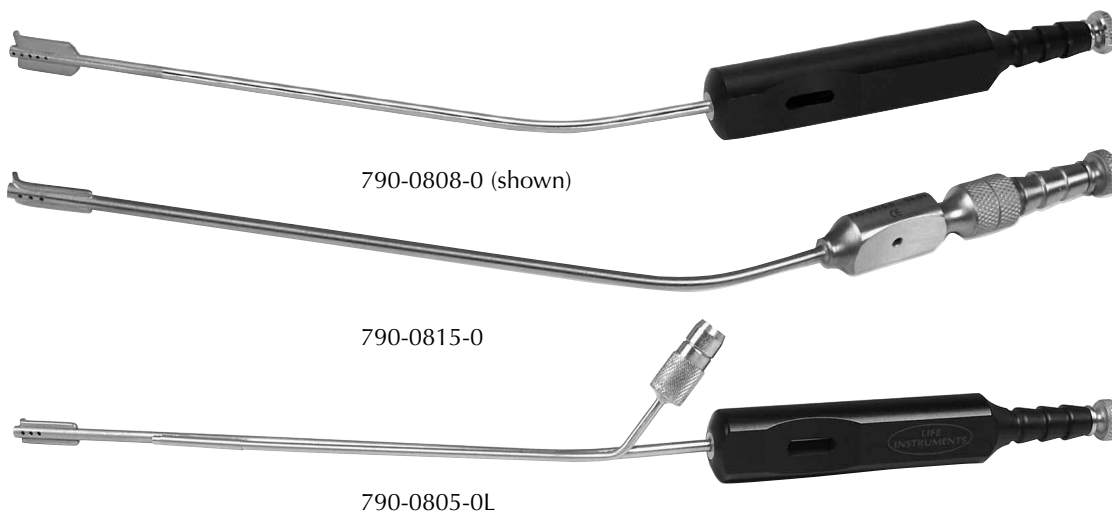

SCOVILLE RETRACTOR WITH SUCTION TIP

SCOVILLE RETRACTOR WITH SUCTION TIP 5" from bend

5mm	790-0805-0	8 FR
8mm	790-0808-0	8 FR
5mm	790-0815-0	8 FR with Stainless Steel Thumbgrip

SCOVILLE RETRACTOR SUCTION WITH LIGHT

5mm	790-0805-0L

* NEW *
3 INSTRUMENTS IN ONE